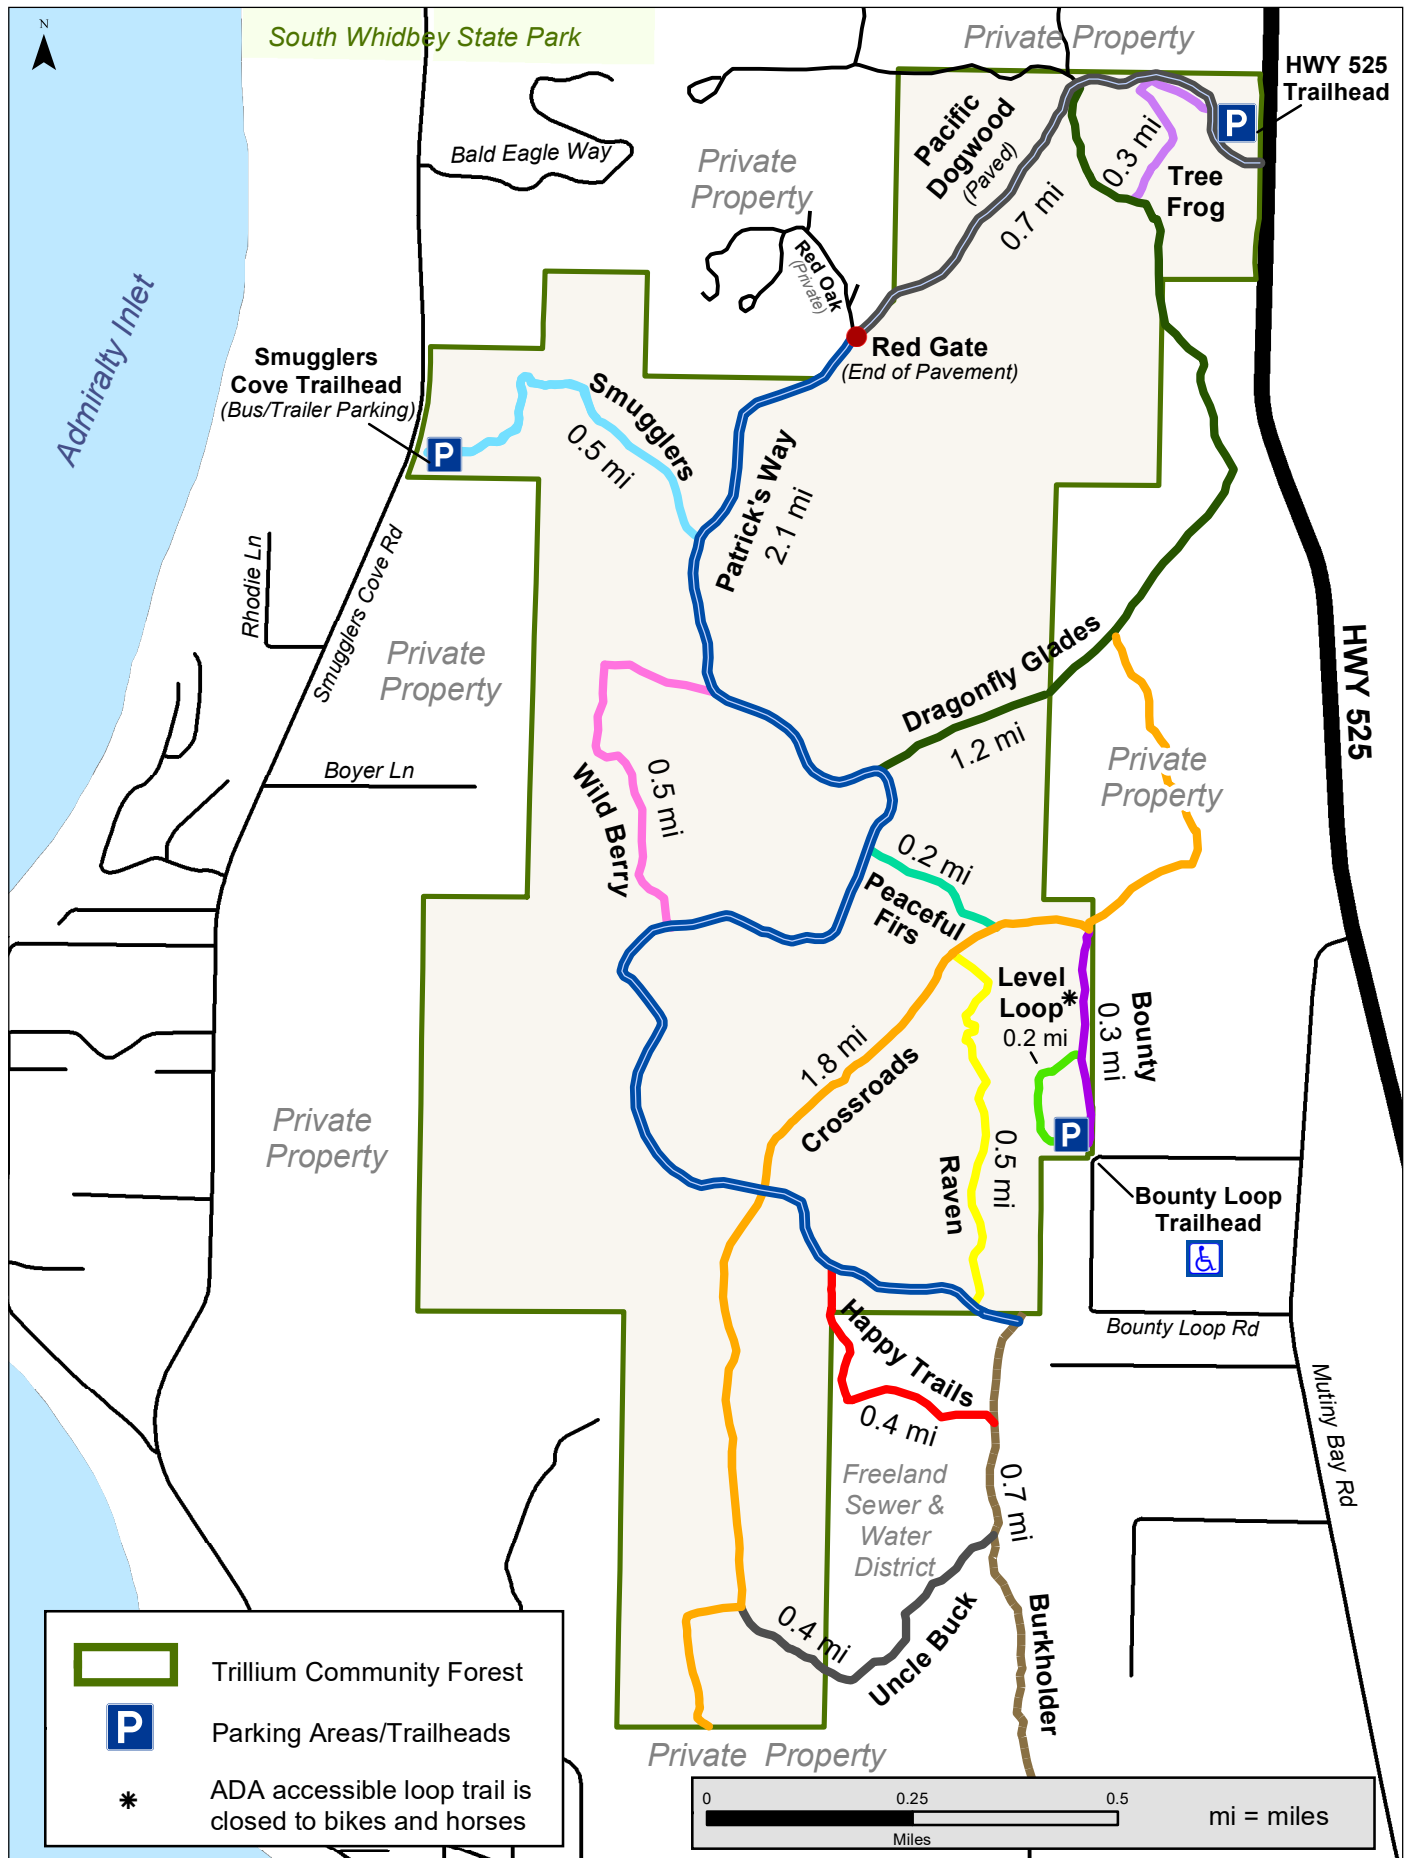

Trillium Community Forest Trails

Legend

- Trillium Community Forest
- Parking Areas/Trailheads
- ADA accessible loop trail is closed to bikes and horses